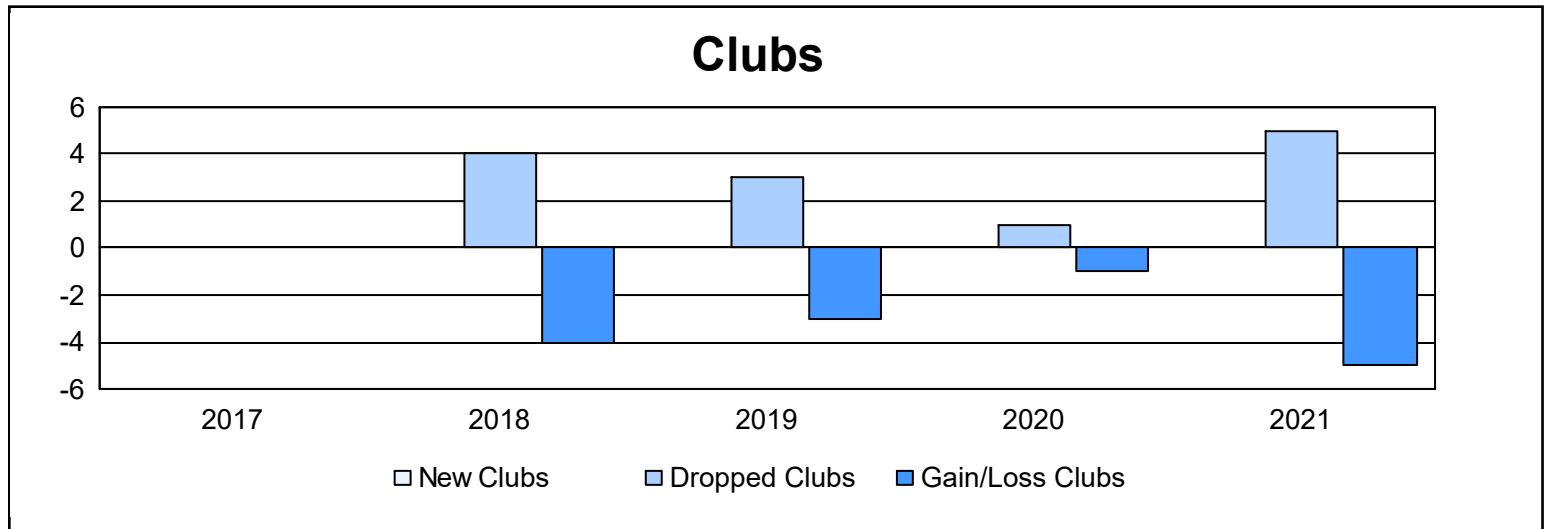

Year	New Clubs	Dropped Clubs	Gain/ Loss Clubs	New Members	Charter Members	Reinstate Members	Transfer Members	Total Member Added	Total Members Dropped	Gain/ Loss Members
2016-2017	0	0	0	77	0	1	3	81	111	-30
2017-2018	0	4	-4	62	0	0	9	71	155	-84
2018-2019	0	3	-3	43	0	3	11	57	196	-139
2019-2020	0	1	-1	43	0	0	0	43	106	-63
2020-2021	0	5	-5	27	1	1	22	51	197	-146
<b>Average</b>	<b>0</b>	<b>3</b>	<b>-3</b>	<b>50</b>	<b>0</b>	<b>1</b>	<b>9</b>	<b>61</b>	<b>153</b>	<b>-92</b>

### Membership Composition June 2021 Cumulative