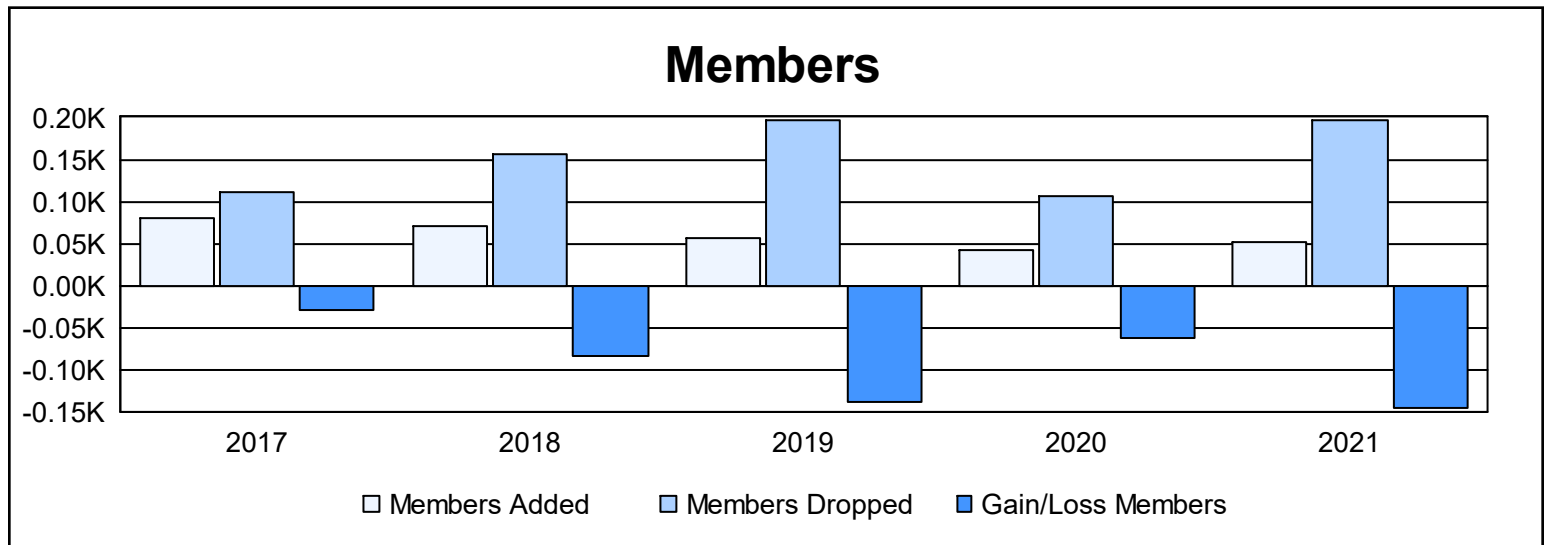

Year	New Clubs	Dropped Clubs	Gain/ Loss Clubs	New Members	Charter Members	Reinstate Members	Transfer Members	Total Member Added	Total Members Dropped	Gain/ Loss Members
2016-2017	0	0	0	77	0	1	3	81	111	-30
2017-2018	0	4	-4	62	0	0	9	71	155	-84
2018-2019	0	3	-3	43	0	3	11	57	196	-139
2019-2020	0	1	-1	43	0	0	0	43	106	-63
2020-2021	0	5	-5	27	1	1	22	51	197	-146
<b>Average</b>	<b>0</b>	<b>3</b>	<b>-3</b>	<b>50</b>	<b>0</b>	<b>1</b>	<b>9</b>	<b>61</b>	<b>153</b>	<b>-92</b>

### Membership Composition June 2021 Cumulative